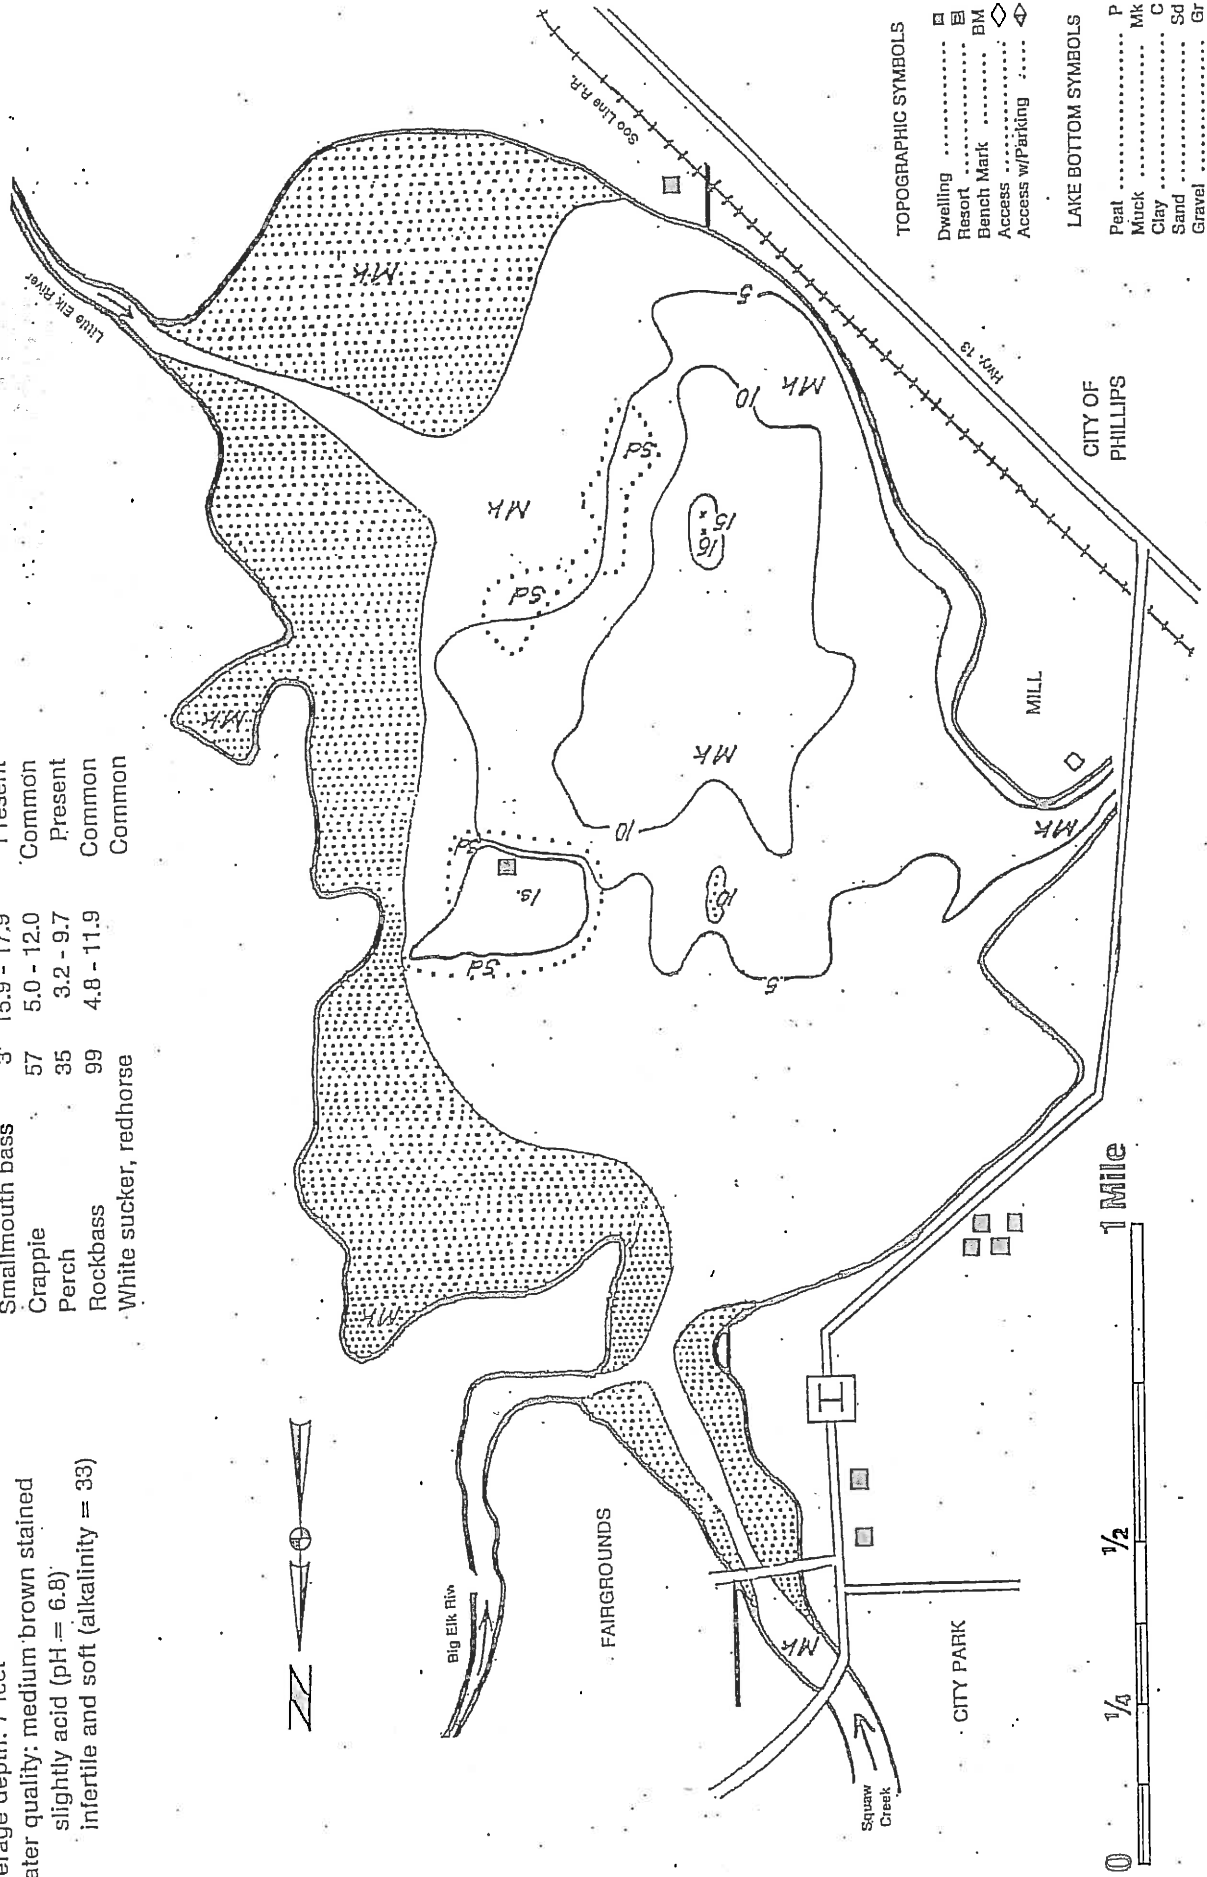

LAKE SURVEY MAP OF DUROY LAKE

Area: 335 acres
Maximum depth: 16 feet
Average depth: 7 feet
Water quality: medium brown stained
slightly acid (pH = 6.8)
infertile and soft (alkalinity = 33)

Latest survey: 1970

Species	No.	Size Range	Rel. Abund.
Walleye	152	4.4 - 27.9	Common
Muskellunge	24	8.4 - 44.9	Present
Northern pike	3	14.2 - 18.9	Common
Largemouth bass	1	12.4	Present
Smallmouth bass	3	15.9 - 17.9	Present
Crappie	57	5.0 - 12.0	Common
Perch	35	3.2 - 9.7	Present
Rockbass	99	4.8 - 11.9	Common
White sucker, redbreast			Common

Basic management: walleye, musky, panfish.
General comments: northern pike becoming more abundant.

Shocking survey information furnished by Gerry Bever, Area Fish Manager, DNR. For further data interpretation, call 715 762-3205.

Price County Recreation Committee
Box L3, Normal Building, Phillips, WI 54555